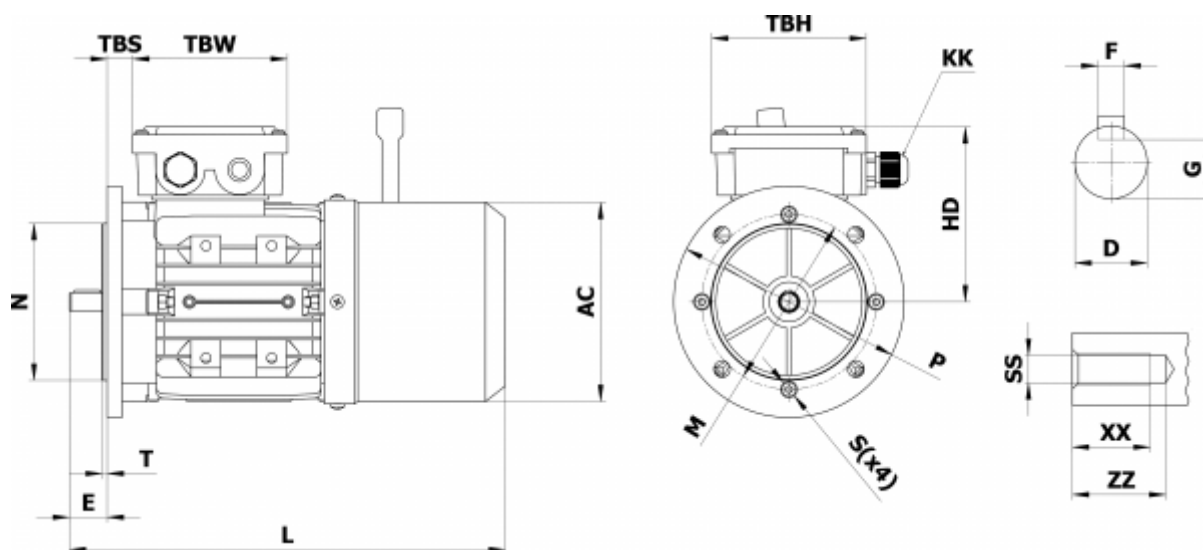

Data Sheet

Article number: 250400220414

Description: Kleedrive brake motor MSB 100L1-4 2.2kw 1400 rpm
3x230/400V 50HZ IP55 B5 DC-brake

Measures

AA = 198	KK = 2-M20x1,5	T = 4
AC = Ø205	L = 449.8	TBH = 105
AD = 252	M = Ø215	TBS = 26
D = Ø28	N = Ø180	TBW = 105
E = 60	P = Ø200	XX = 22
F = 8	R = 0	ZZ = 30
G = 24	S = Ø15	
HD = 152	SS = M10	